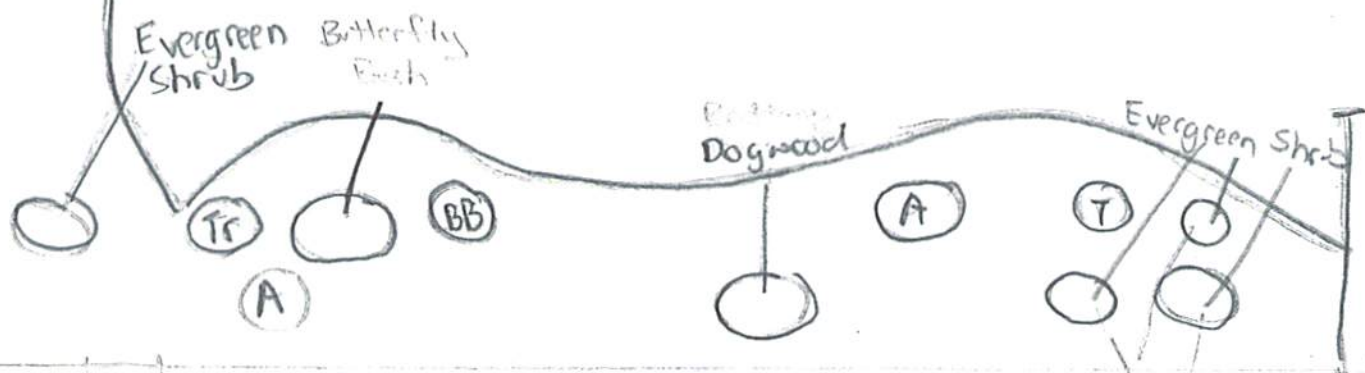

Short Fence 42

T - tree / maple
 BB - Dwarf Burning Bush
 A - Azalea
 Tr - Small tree with multiple trunks

Reading Garden "To Be"

Items in blue are to be added. Items shaded in pencil are outside of grant budget. (assuming 1k)

	Qty^	Name	Height	Flower Time	Color
No. 1		Lemons <i>Alt: Gaillardia Fanfare</i>	18 inches		
#7 \$21.90 No. 1	3 6	Coreopsis/ Tickseed Coreopsis Early Sunrise <i>Alt: Moonbean</i> <i>Alt: Tequila Sunrise</i>	1.5 feet 24 inches 1.5 feet	Summer	Yellow
#8 \$21.90 No. 1	3 6	Aster Sun loving varieties not available yet! <u>Alt:</u> Achillea x millefolium "Paprika" Yarrow	1.5 feet 18- 24 inches	August July - August	Purple Red
#9 \$23.70 No. 1	3 6	Sedum Sedum Butterflyblue <i>Alt: Sedum Brilliant</i>	10 to 12 in 12-18 in 18 inches	August	Deep mauve Blue <i>Lavender</i>
#10 \$43.80 No. 1	4 12	Dianthis Firewitch <i>Alt: Bath's Pink</i>	10 - 12 in 10	June	Pink